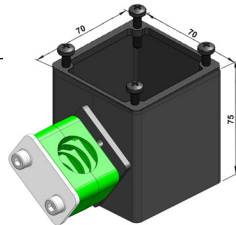

N°4 Viti/Screws  
TCE M3x16 UNI 5931

N°4 Viti ATF/Screws  
4.8x25 ISO 7049

Staffa abbinabile a ...  
Bracket, to be combined with ...

**10000270065**  
Supporto fissaggio esterno  
Bracket external mounting