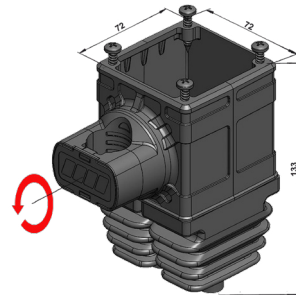

**ORIENTABILE
ADJUSTABLE**

10000270627
Maniglione
Handle Ø 22 mm

10000270636
Maniglione
Handle Ø 25 mm