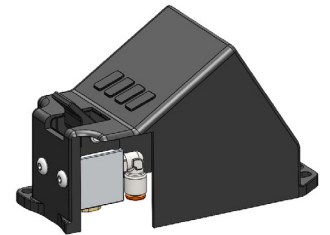

**MONTAGGIO
MOUNTING**