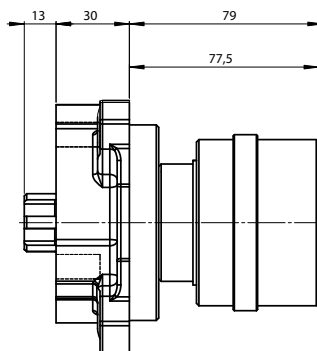

**SUPPORTI TRAINO ASAE  
ASAE ADAPTORS**

**10300400301**

Supporto traino femmina 1" 3/8 ASAE Z=6 per pompe 3 fori  
1" 3/8 female ASAE Z=6 adaptor for uni pumps

99740010515

**10300400310**

Supporto traino femmina 1" 3/8 ASAE Z=21 per pompe 3 fori  
1" 3/8 female ASAE Z=21 adaptor for uni pumps