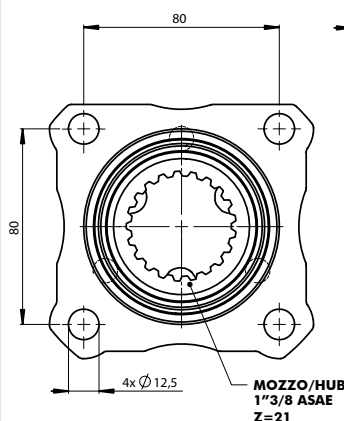

10300400310

Supporto traino femmina 1" 3/8 ASAE Z=21 per pompe 3 fori
1" 3/8 female ASAE Z=21 adaptor for uni pumps

99710340301 Rev: AB