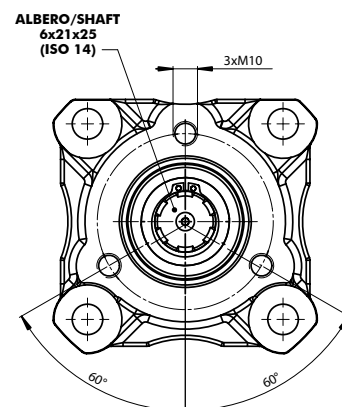

10300400310

Supporto traino femmina 1" 3/8 ASAE Z=21 per pompe 3 fori
1" 3/8 female ASAE Z=21 adaptor for uni pumps

99710340301 Rev: AB