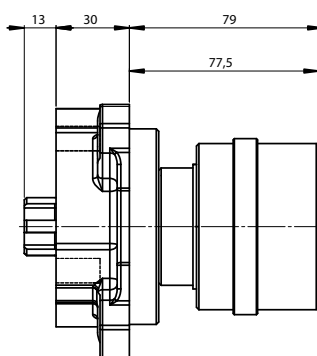

10300400310

Supporto traino femmina 1" 3/8 ASAE Z=21 per pompe 3 fori
1" 3/8 female ASAE Z=21 adaptor for uni pumps

99710340301 Rev: AB