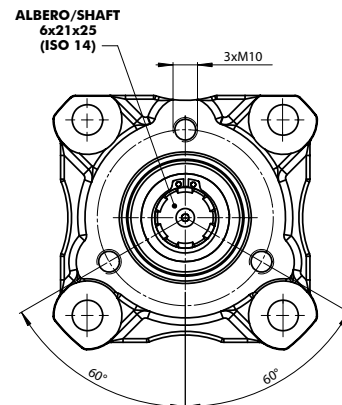

**SUPPORTI TRAINO ASAE  
ASAE ADAPTORS**

**10300400301**

Supporto traino femmina 1" 3/8 ASAE Z=6 per pompe 3 fori  
1" 3/8 female ASAE Z=6 adaptor for uni pumps

99740010515

**10300400310**

Supporto traino femmina 1" 3/8 ASAE Z=21 per pompe 3 fori  
1" 3/8 female ASAE Z=21 adaptor for uni pumps