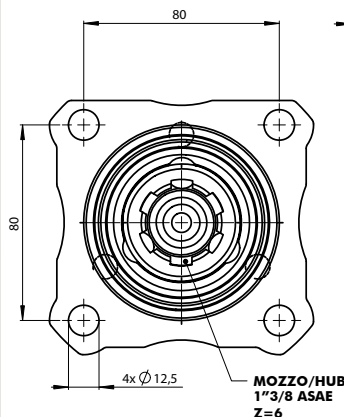

**SUPPORTI TRAINO ASAE  
ASAE ADAPTORS**

**10300400301**

Supporto traino femmina 1" 3/8 ASAE Z=6 per pompe 3 fori  
1" 3/8 female ASAE Z=6 adaptor for uni pumps

99740010515

**10300400310**

Supporto traino femmina 1" 3/8 ASAE Z=21 per pompe 3 fori  
1" 3/8 female ASAE Z=21 adaptor for uni pumps